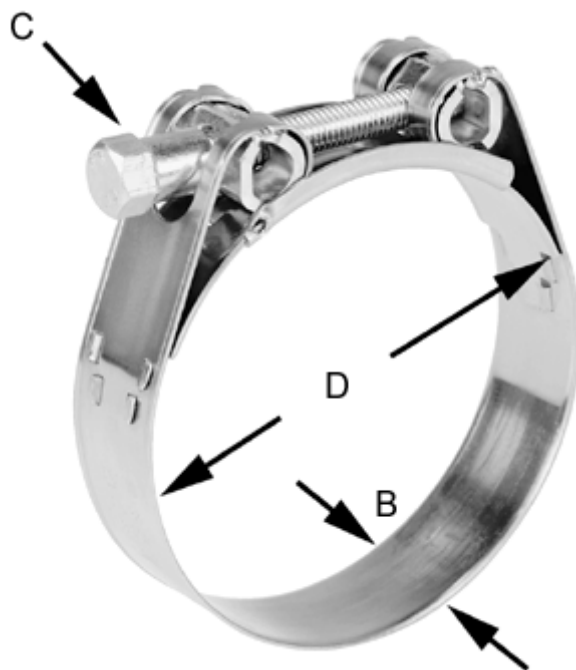

Article number: 025916182030

Description: Heavy Duty Clamp GBS M 30/18 W2 SK STC

Measures

C (screw type) = SK
Diameter D = 29-31
Width B = 18